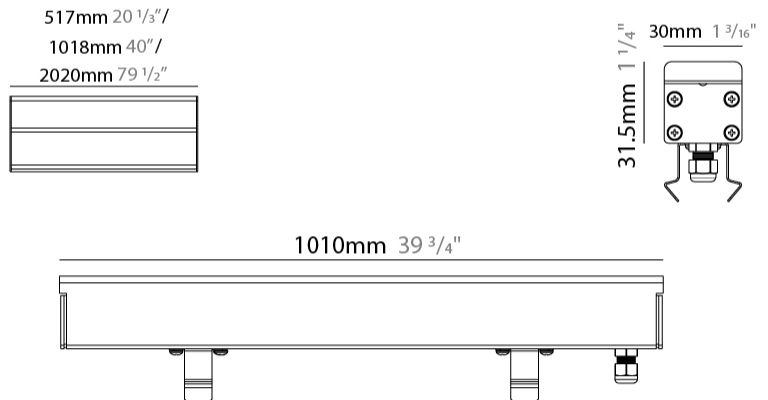

RANGER 30 RECESSED

E12I0016-

base number _____
Color _____
Temperature _____

1. To build a product code in our configurator select the specify button on the base model # product page
2. To build a manual product code on this datasheet choose from the options listed below in blue font and add the suffix to the base model #

GENERAL

Series: Ranger 30
Brand: Unonovesette
Division: Exterior
Mounting Type: Recessed
Mounting Location: In-Ground
Subcategory: Drive Over

PHYSICAL

Shape: Rectangle
Length (mm): 1010
Length (in): 39 3/4
Width (mm): 30
Width (in): 1 1/8
Height (mm): 31.5
Height (in): 1 1/4
Light Distribution: Direct
Weight (kg): 0.56
Weight (lbs): 2.45
Load Resistance (kg): 5000
Load Resistance (lbs): 11023
Fixture Finish: Opal White
Fixture Material: Extruded PMMA with Opal
Cable Details: IP67 300mm Cable

ELECTRICAL

Lamp Type: LED
Input Wattage (W): 14.8
Total Output Wattage (W): 12.2
Dimming: Non-Dimming / Phase Dimming (120Vac only) / 0-10V Dimming
Driver Included: No
Driver Location: Remote
Driver Type: Constant Voltage - Universal
Driver Class: Class 2
Input Voltage (V): 120 - 277
Output Voltage (V): 24

LED

Color Temperature (°K): 2200 / 2700 / 3000 / 4000
Max. Delivered Lumen (lm): 800
CRI: >90 CRI
Lamp Life (hrs): 100000

OPTICAL

Optic°: 150
Beam Angle: Diffused
Adjustability: Fixed

RATINGS AND CERTIFICATIONS

Certified By: Certified for North American Standards
IP rating: IP67
IK Rating: IK10